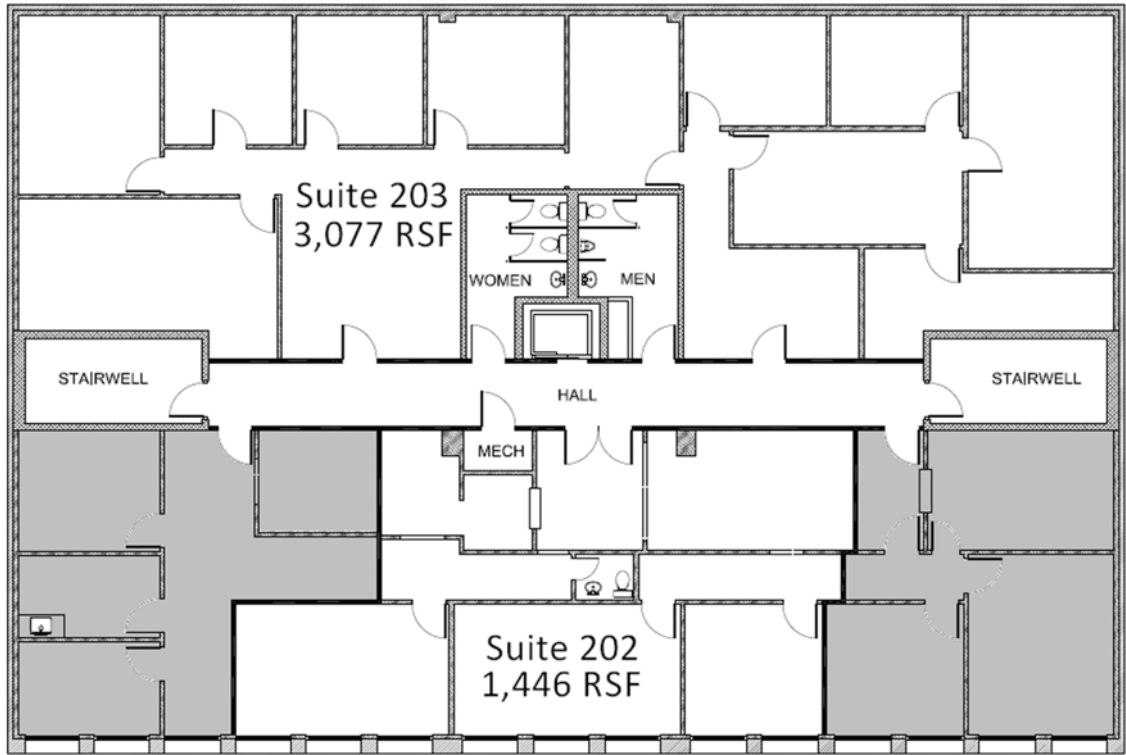

970 ML King, Jr. Drive Second Floor