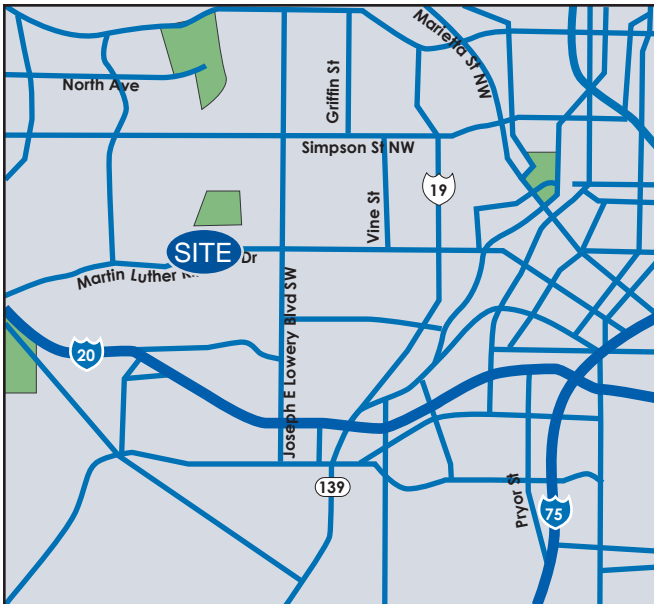

MLK Jr. Dr. Professional Building

Office For
Lease

970 Martin Luther King Jr. Drive
Atlanta, GA 30314
(Fulton County)

Space Available: 634 - 3,077 sf

Suite 202 – 1,446 RSF

Suite 203 – 3,077 RSF

Suite 302 – 634 RSF

Suite 304 – 1,936 RSF (Medical)

Project Highlights:

- Medical and professional space available
- Utilities Included
- Key Card Access
- 2 Blocks from Marta
- Elevator
- Private bathrooms
- Partially covered parking
- Easy Access to Interstate 20 & 75/85