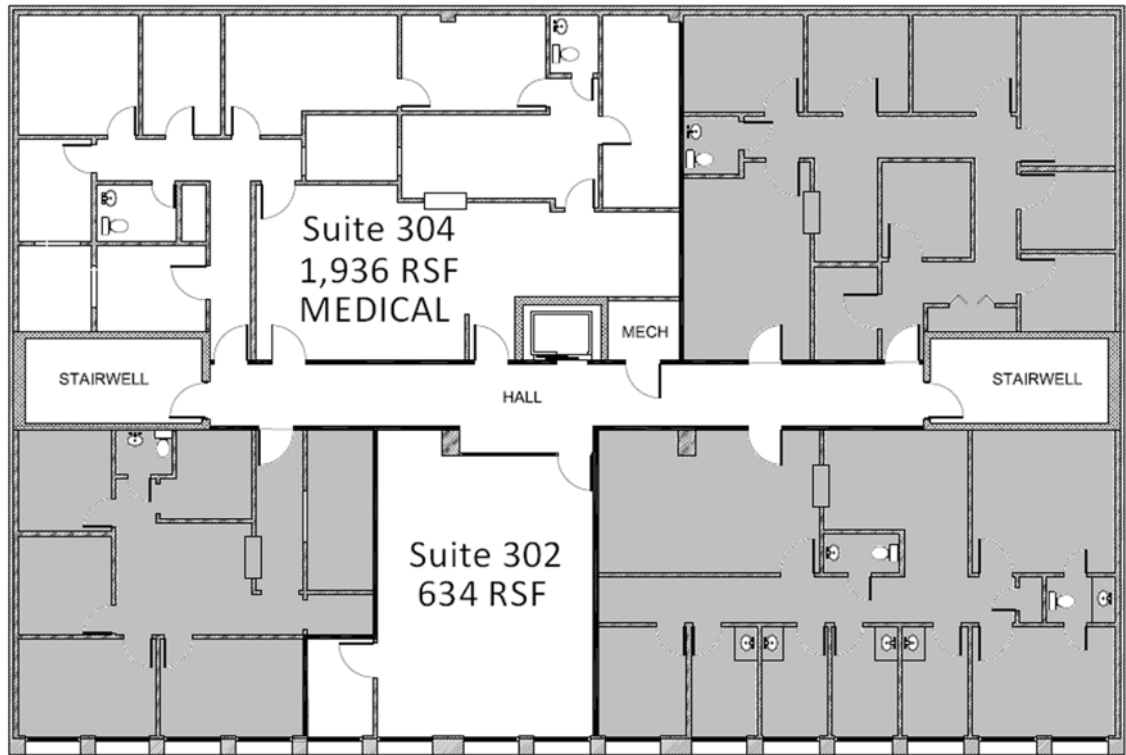

970 ML King, Jr. Drive Third Floor

970 Martin Luther King Jr. Drive

Space available starting at 634 sf

Ackerman & Co.