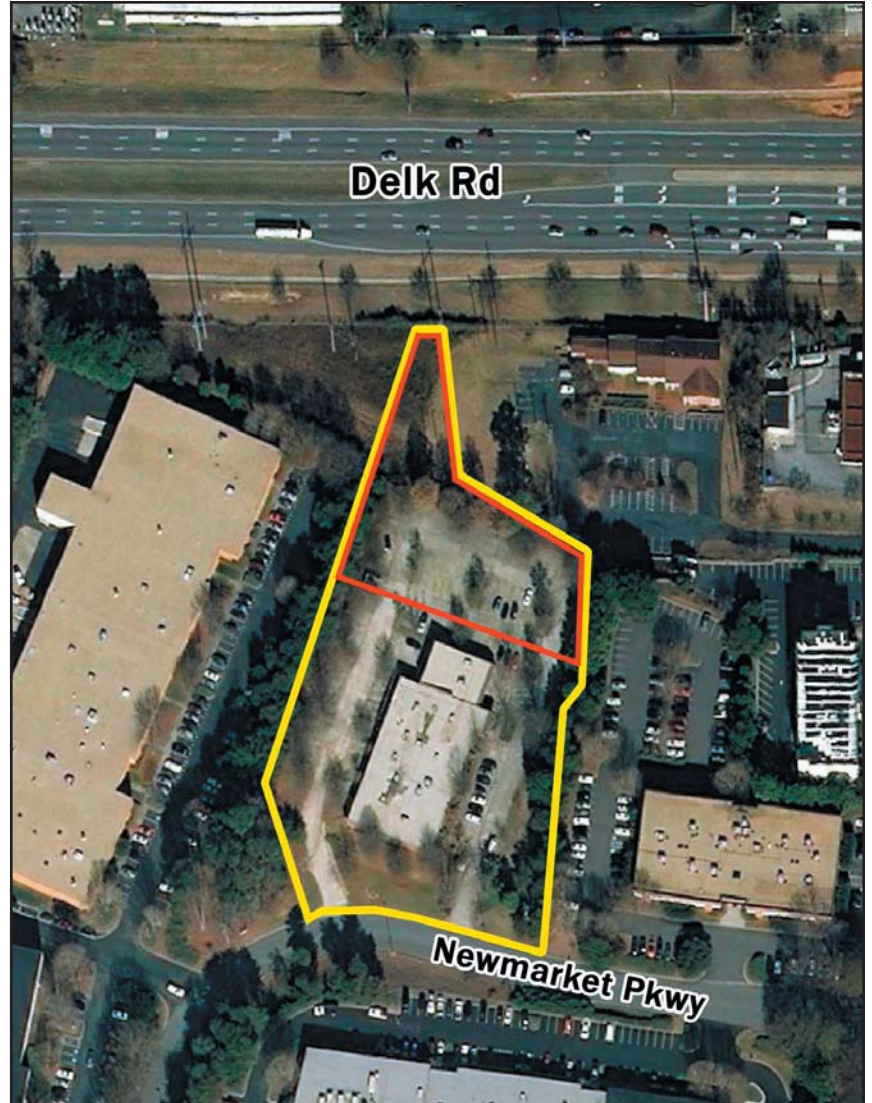

2130 Newmarket Parkway

Land for Sale

Marietta, GA 30067
(Cobb County)

Land Available: Approximately 1 acre
Sales Price: \$365,000

Project Highlights:

- Rare 1 acre offering off well known Newmarket Parkway in Marietta
- Close proximity to I-75
- Zoned OI
- All utilities available